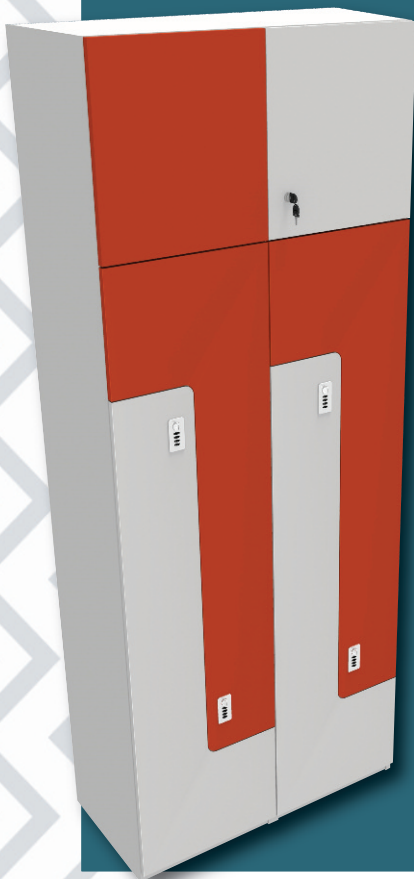

Z2040 - 400mm wide

Z2045 - 450mm wide

Z2050 - 500mm wide

SINGLE TOP BOX STORAGE CUPBOARD 450mm Deep x 500 High

500mm

Z5035 - 350mm wide

Z5040 - 400mm wide

Z5045 - 450mm wide

Z5050 - 500mm wide

1800mm

DOUBLE TOP BOX STORAGE CUPBOARD 450mm Deep x 500 High

500mm

Z5070 - 700mm wide

Z5080 - 800mm wide

Z5090 - 900mm wide

Z5010 - 1000mm wide

1800mm

Z Lockers & Benches

Z LOCKERS from OfficeLife create a space saving solution combined with great practicality. All Z Lockers are 450mm deep and come in standard banks of two, with the option of four different widths and two heights. Available with MFC or Compact Laminate doors, various lock options and number discs. Changing room benches and top box storage are also available.