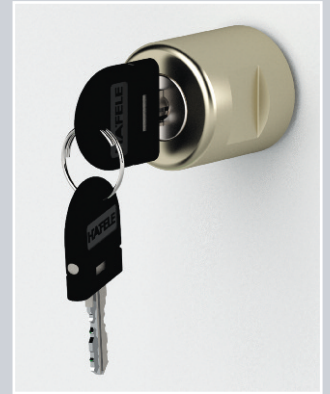

Band 3 | Shorewood

Band 3 | Gloss white

Band 3 | Aluminium

Band 4 | Dust grey euridekor

Band 4 | Dust grey matt

Band 4 | Graphite grey high gloss

Band 4 | Graphite grey matt

Lock options

The Z Locker range comes with a secure rim lock with two folding keys as standard, alternatively we have options for keyless and agile locking with onsite support or training where required.

Standard key lock
(Included with locker as standard)

Standard key & handle lock
SKHL - £17.50

Combination lock
CMB - £94.50

Hasp lock
HLO - £45.00

4 Combination padlock
£42.50

Digital lock
POA

Handle options

Flush handle
FHA - £8.50

Round handle
RHA - £15.50

Bow handle
BHA - £6.50

As standard, Z lockers are not fitted with handles. We offer four standard handle choices, customer choice handles are available.

Identity options

Vinyl number
VNU - £13.00

Label frame
LFRA - £9.00