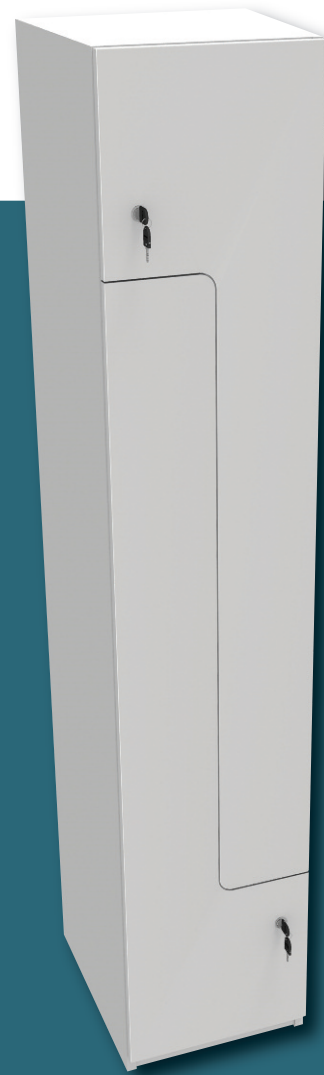

Z Lockers

LOCKERS 450mm Deep x 1600 High

Z1635 - 350mm wide

Z1640 - 400mm wide

Z1645 - 450mm wide

Z1650 - 500mm wide

LOCKERS 450mm Deep x 2000 High

Z2035 - 350mm wide

Z2040 - 400mm wide

Z2045 - 450mm wide

Z2050 - 500mm wide

SINGLE TOP BOX STORAGE CUPBOARD 450mm Deep x 500 High

500mm

Z5035 - 350mm wide

Z5040 - 400mm wide

Z5045 - 450mm wide

Z5050 - 500mm wide

1800mm

DOUBLE TOP BOX STORAGE CUPBOARD 450mm Deep x 500 High

500mm

Z5070 - 700mm wide

Z5080 - 800mm wide

Z5090 - 900mm wide

Z5010 - 1000mm wide

1800mm

Z Lockers & Benches

Z LOCKERS from OfficeLife create a space saving solution combined with great practicality. All Z Lockers are 450mm deep and come in standard banks of two, with the option of four different widths and two heights. Available with MFC or Compact Laminate doors, various lock options and number discs. Changing room benches and top box storage are also available.