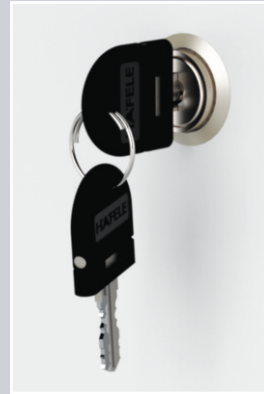

Band 3 | Shorewood

Band 3 | Gloss white

Band 3 | Aluminium

Band 4 | Dust grey euridekor

Band 4 | Dust grey matt

Band 4 | Graphite grey high gloss

Band 4 | Graphite grey matt

Lock options

The Z Locker range comes with a secure rim lock with two folding keys as standard, alternatively we have options for keyless and agile locking with onsite support or training where required.

Standard key lock
(Included with locker as standard)

Standard key & handle lock
SKHL - £17.50

Combination lock
CMB - £94.50

Hasp lock
HLO - £45.00

4 Combination padlock
£42.50

Digital lock
POA

Handle options

Flush handle
FHA - £8.50

Round handle
RHA - £15.50