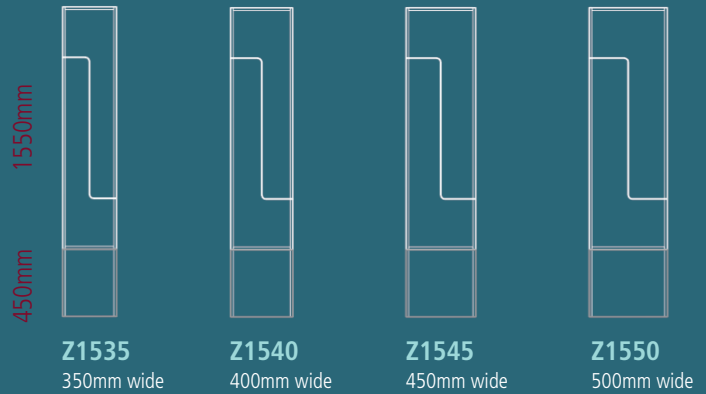

Z Lockers & Benches

Z LOCKERS from OfficeLife create a space saving solution combined with great practicality. All Z Lockers are 450mm deep and come in standard banks of two, with the option of four different widths and two heights. Available with MFC or Compact Laminate doors, various lock options and number discs. Changing room benches and top box storage are also available.

All **BENCHES** are powder coated welded frames with compact laminate slats.

SPORTS BENCH Z LOCKERS 450mm Deep x 2000 High