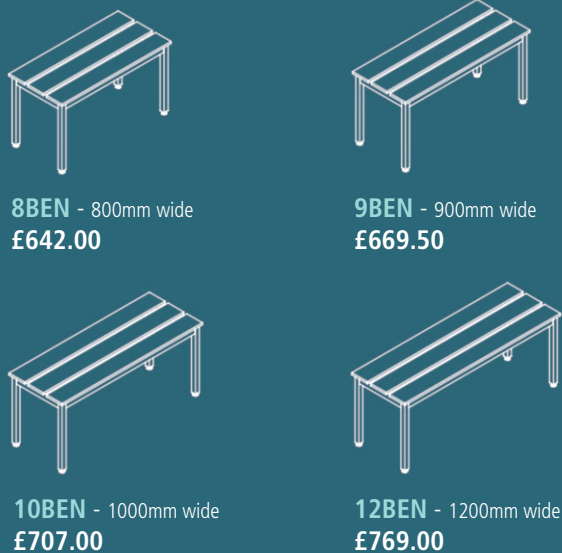

1800mm

Z Lockers & Benches

Z LOCKERS from OfficeLife create a space saving solution combined with great practicality. All Z Lockers are 450mm deep and come in standard banks of two, with the option of four different widths and two heights. Available with MFC or Compact Laminate doors, various lock options and number discs. Changing room benches and top box storage are also available.

All **BENCHES** are powder coated welded frames with compact laminate slats.

SPORTS BENCH Z LOCKERS 450mm Deep x 2000 High

SPORT BENCHES 340 Deep x 400mm High

Prices

		Band 1	Band 2	Band 3	Band 4	Band 5 compact laminate
PAGE 2 - LOCKERS						
CODE	WxDxH					
Z1635	350 x 450 x 1600mm	£647.50	£696.50	£723.00	POA	£846.00
Z1640	400 x 450 x 1600mm	£694.00	£749.50	£780.00	POA	£906.00
Z1645	450 x 450 x 1600mm	£743.00	£806.00	£839.00	POA	£968.50
Z1650	500 x 450 x 1600mm	£795.50	£859.00	£882.00	POA	£1034.50
<hr/>						
Z2035	350 x 450 x 2000mm	£730.00	£790.00	£822.50	POA	£978.50
Z2040	400 x 450 x 2000mm	£780.00	£843.00	£875.50	POA	£1034.50
Z2045	450 x 450 x 2000mm	£833.00	£899.00	£935.00	POA	£1108.00
Z2050	500 x 450 x 2000mm	£892.00	£965.50	£1005.00	POA	£1187.50
<hr/>						
Z5035	350 x 450 x 500mm	£262.50	£282.50	£292.50	POA	£418.50
Z5040	400 x 450 x 500mm	£282.50	£305.50	£319.00	POA	£448.50
Z5045	450 x 450 x 500mm	£302.00	£326.00	£339.00	POA	£481.50
Z5050	500 x 450 x 500mm	£319.00	£345.50	£358.50	POA	£511.00
<hr/>						
Z5070	700 x 450 x 500mm	£451.50	£488.00	£508.00	POA	£624.00
Z5080	800 x 450 x 500mm	£484.50	£524.50	£544.50	POA	£667.00
Z5090	900 x 450 x 500mm	£518.00	£557.50	£580.50	POA	£713.00
Z5010	1000 x 450 x 500mm	£554.00	£597.00	£620.00	POA	£763.50
<hr/>						
PAGE 3 - LOCKERS						
CODE	WxDxH					
Z1535	350 x 450 x 2000mm	£753.50	£812.50	£846.00	POA	£1008.50
Z1540	400 x 450 x 2000mm	£806.00	£869.50	£901.50	POA	£1077.50
Z1545	450 x 450 x 2000mm	£862.50	£932.50	£968.50	POA	£1154.00
Z1550	500 x 450 x 2000mm	£922.00	£995.00	£1034.50	POA	£1233.50