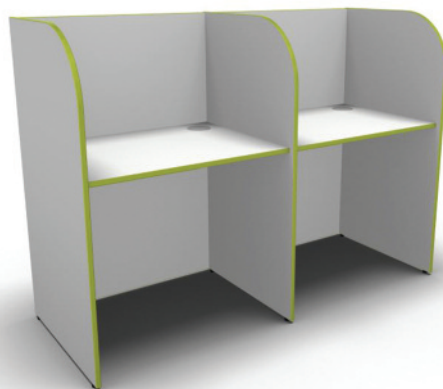

ADD-ON BACK-TO-BACK - 1268mm deep

818 wide x 1200 high
818 wide x 1600 high
1018 wide x 1200 high
1018 wide x 1600 high

SP812AD £356.00
SP816AD £475.00
SP1012AD £398.00
SP1016AD £484.50

1	2	3	4
£382.00	£407.50	POA	
£508.50	£544.50	POA	
£427.00	£456.50	POA	
£519.00	£556.50	POA	

MFC choices

Please see page 7.

For special colours please contact the sales office.

Fabric finish study pods

Finished in a fabric of your choice along with optional CPU holders, cable trays, power modules and pinboards. Study Pods are available in two standard widths and heights: