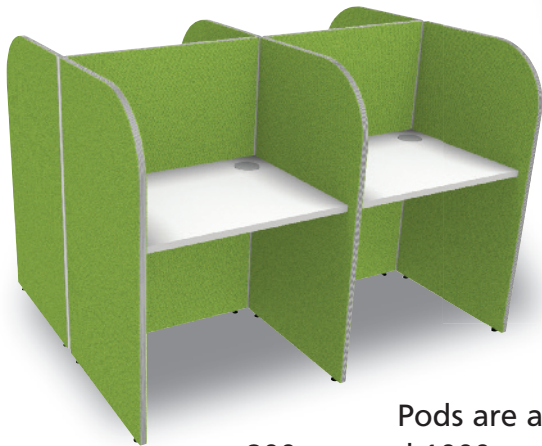

ADD-ON BACK-TO-BACK - 1268mm deep

818 wide x 1200 high
818 wide x 1600 high
1018 wide x 1200 high
1018 wide x 1600 high

SP812AD £356.00
SP816AD £475.00
SP1012AD £398.00
SP1016AD £484.50

1	2	3	4
£382.00	£407.50	POA	
£508.50	£544.50	POA	
£427.00	£456.50	POA	
£519.00	£556.50	POA	

MFC choices

Please see page 7.

For special colours please contact the sales office.

Fabric finish study pods

Finished in a fabric of your choice along with optional CPU holders, cable trays, power modules and pinboards. Study Pods are available in two standard widths and heights:

800mm and 1000mm wide desk tops (600mm deep) x 1200mm and 1600mm high.

All fabric Pods are connected by using linking strips and finished with ribbed plastic trim on the top and front edges.

STARTER SINGLE - 645mm deep