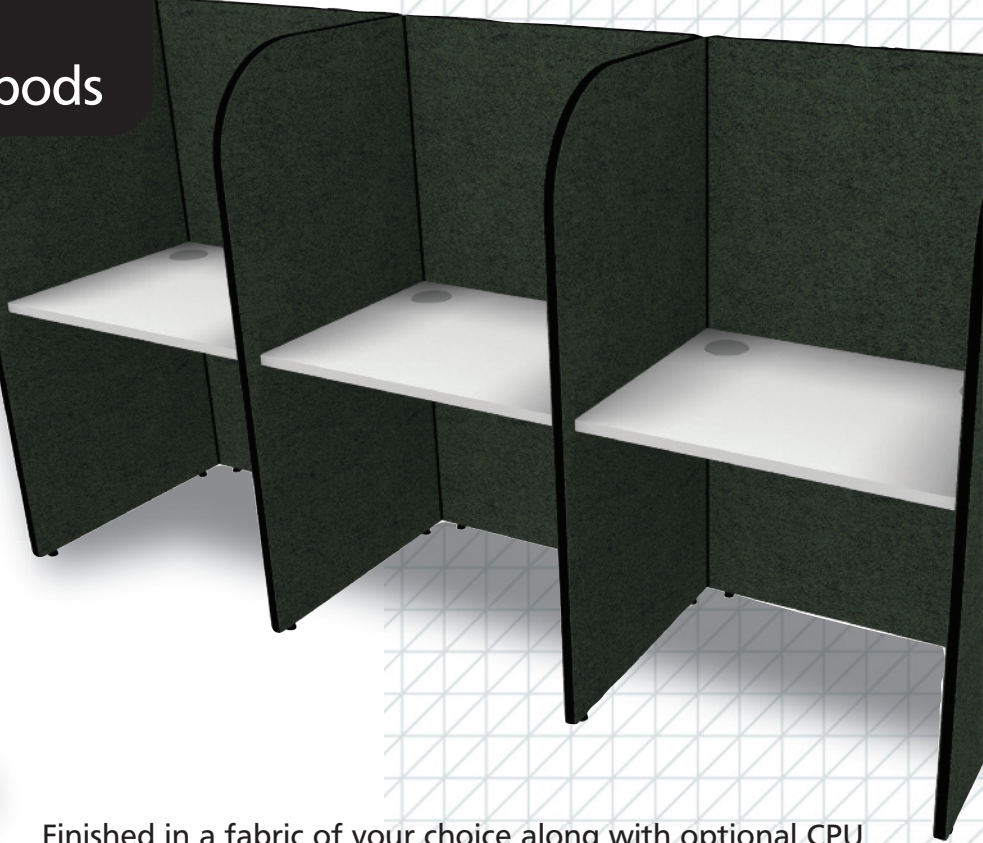

Fabric finish study pods

Finished in a fabric of your choice along with optional CPU holders, cable trays, power modules and pinboards. Study Pods are available in two standard widths and heights:

800mm and 1000mm wide desk tops (600mm deep) x 1200mm and 1600mm high.

All fabric Pods are connected by using linking strips and finished with ribbed plastic trim on the top and front edges.

STARTER SINGLE - 645mm deep

Size (mm)

854 wide x 1200 high
854 wide x 1600 high
1054 wide x 1200 high
1054 wide x 1600 high

Item code

FSP812SS
FSP816SS
FSP1012SS
FSP1016SS

Fabric Price Bands

A	B	C
£769.00	£854.50	£948.00
£910.00	£1010.00	£1121.00
£795.50	£883.50	£980.00
£956.50	£1061.00	£1178.00

ADD-ON SINGLE - 645mm deep

827 wide x 1200 high
827 wide x 1600 high
1027 wide x 1200 high
1027 wide x 1600 high

FSP812AS
FSP816AS
FSP1012AS
FSP1016AS

£557.50	£618.00	£686.00
£639.00	£709.00	£786.50
£595.00	£660.00	£732.50
£691.50	£767.00	£852.00

STARTER BACK-TO-BACK - 1268mm deep

854 wide x 1200 high
854 wide x 1600 high
1054 wide x 1200 high
1054 wide x 1600 high

FSP812SD
FSP816SD
FSP1012SD
FSP1016SD

£1283.00	£1423.00	£1579.00
£1536.50	£1708.00	£1898.00
£1300.00	£1443.50	£1600.00
£1557.50	£1728.50	£1917.50

ADD-ON BACK-TO-BACK - 1268mm deep

827 wide x 1200 high
827 wide x 1600 high
1027 wide x 1200 high
1027 wide x 1600 high

FSP812AD
FSP816AD
FSP1012AD
FSP1016AD

£799.50	£880.00	£976.50
£951.00	£1055.50	£1170.50
£816.50	£892.50	£990.50
£963.50	£1061.50	£1178.50

Fabric choices

Band A – Cara.

Band B – Lucia, Racer, Sonus, L2, Advantage.

Band C – Blazer Lite, Main Line Plus.

All other fabrics from Camira are available upon request. Please contact the Sales Office.