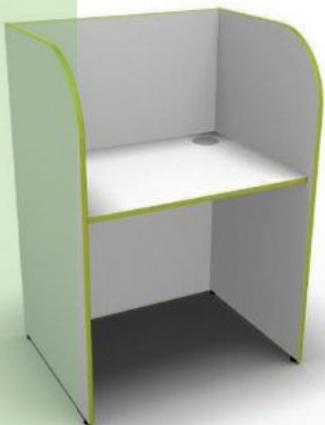

ADD-ON BACK-TO-BACK - 1268mm deep

818 wide x 1200 high
818 wide x 1600 high
1018 wide x 1200 high
1018 wide x 1600 high

SP812AD £356.00
SP816AD £475.00
SP1012AD £398.00
SP1016AD £484.50

1	2	3	4
£382.00	£407.50	POA	
£508.50	£544.50	POA	
£427.00	£456.50	POA	
£519.00	£556.50	POA	

MFC choices

Please see page 7.

For special colours please contact the sales office.

Fabric finish study pods

Finished in a fabric of your choice along with optional CPU holders, cable trays, power modules and pinboards. Study Pods are available in two standard widths and heights: