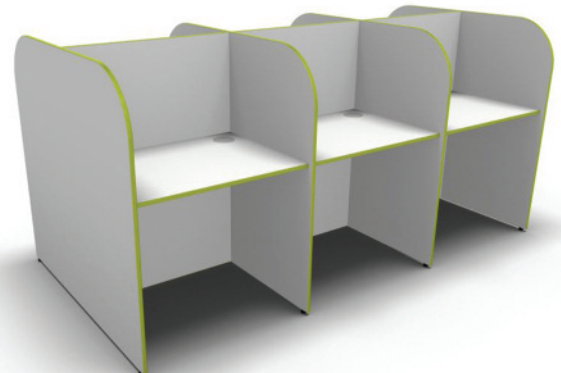

Available in two standard widths and heights:

800mm and 1000mm wide desk tops (600mm deep) x 1200mm and 1600mm high.

STARTER SINGLE - 645mm deep

Size (mm)

836 wide x 1200 high
836 wide x 1600 high
1036 wide x 1200 high
1036 wide x 1600 high

Item code

SP812SS £341.00
SP816SS £398.00
SP1012SS £358.50
SP1016SS £421.50

MFC Price Band

1	2	3	4
£365.50	£375.50	POA	
£427.00	£455.00	POA	
£385.00	£402.50	POA	
£453.00	£484.50	POA	

ADD-ON SINGLE - 645mm deep

818 wide x 1200 high
818 wide x 1600 high
1018 wide x 1200 high
1018 wide x 1600 high

SP812AS £265.50
SP816AS £289.50
SP1012AS £276.50
SP1016AS £299.00

1	2	3	4
£285.00	£304.50	POA	
£309.50	£331.00	POA	
£296.50	£317.50	POA	
£320.50	£343.00	POA	

STARTER BACK-TO-BACK - 1268mm deep

836 wide x 1200 high
836 wide x 1600 high
1036 wide x 1200 high
1036 wide x 1600 high

SP812SD £459.00
SP816SD £584.00
SP1012SD £478.00
SP1016SD £605.50

1	2	3	4
£490.00	£524.50	POA	
£625.00	£669.00	POA	
£511.50	£546.50	POA	
£648.00	£693.50	POA	

ADD-ON BACK-TO-BACK - 1268mm deep

818 wide x 1200 high
818 wide x 1600 high
1018 wide x 1200 high
1018 wide x 1600 high

SP812AD £356.00
SP816AD £475.00
SP1012AD £398.00
SP1016AD £484.50

1	2	3	4
£382.00	£407.50	POA	
£508.50	£544.50	POA	
£427.00	£456.50	POA	
£519.00	£556.50	POA	

MFC choices

Please see page 7.

For special colours please contact the sales office.