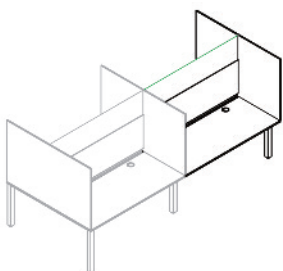

Back to back box

Double depth with 300mm high glass panel

- 1600mm deep x 600mm high
- 1600mm deep x 700mm high
- 1600mm deep x 800mm high
- 1600mm deep x 900mm high
- 1600mm deep x 1000mm high

1600mm deep x 600mm high	£118.00	£126.00	£129.00	£133.00
1600mm deep x 700mm high	£134.00	£141.00	£144.50	£150.50
1600mm deep x 800mm high	£146.00	£155.00	£158.00	£164.50
1600mm deep x 900mm high	£157.00	£165.00	£168.00	£180.00
1600mm deep x 1000mm high	£182.50	£190.50	£200.00	£205.50

Add-on box

With 300mm high glass panel

- 1600mm deep x 600mm high
- 1600mm deep x 700mm high
- 1600mm deep x 800mm high
- 1600mm deep x 900mm high
- 1600mm deep x 1000mm high

1600mm deep x 600mm high	£81.00	£88.00	£92.50	£96.00
1600mm deep x 700mm high	£89.00	£97.50	£101.00	£106.50
1600mm deep x 800mm high	£97.00	£105.50	£109.00	£115.50
1600mm deep x 900mm high	£104.50	£112.00	£115.50	£127.00
1600mm deep x 1000mm high	£118.00	£127.00	£137.50	£141.00