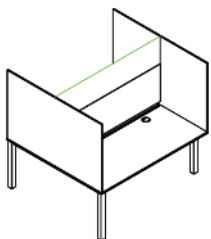

Panel Box Screens | Desk top protection

Nett Price List 2023

Straight desk screens

Single box

With 300mm high glass panel

- 600mm high
- 700mm high
- 800mm high
- 900mm high
- 1000mm high

	1200mm wide	1400mm wide	1600mm wide	1800mm wide
600mm high	£81.00	£88.00	£92.50	£96.00
700mm high	£93.00	£100.00	£104.00	£109.50
800mm high	£95.50	£104.50	£107.00	£114.50
900mm high	£100.00	£108.50	£111.50	£122.50
1000mm high	£105.00	£113.50	£123.00	£128.50

Back to back box

Double depth with 300mm high glass panel

- 1600mm deep x 600mm high
- 1600mm deep x 700mm high
- 1600mm deep x 800mm high
- 1600mm deep x 900mm high
- 1600mm deep x 1000mm high

1600mm deep x 600mm high	£118.00	£126.00	£129.00	£133.00
1600mm deep x 700mm high	£134.00	£141.00	£144.50	£150.50
1600mm deep x 800mm high	£146.00	£155.00	£158.00	£164.50
1600mm deep x 900mm high	£157.00	£165.00	£168.00	£180.00
1600mm deep x 1000mm high	£182.50	£190.50	£200.00	£205.50

Add-on box

With 300mm high glass panel

- 1600mm deep x 600mm high
- 1600mm deep x 700mm high
- 1600mm deep x 800mm high
- 1600mm deep x 900mm high
- 1600mm deep x 1000mm high

1600mm deep x 600mm high	£81.00	£88.00	£92.50	£96.00
1600mm deep x 700mm high	£89.00	£97.50	£101.00	£106.50
1600mm deep x 800mm high	£97.00	£105.50	£109.00	£115.50
1600mm deep x 900mm high	£104.50	£112.00	£115.50	£127.00
1600mm deep x 1000mm high	£118.00	£127.00	£137.50	£141.00