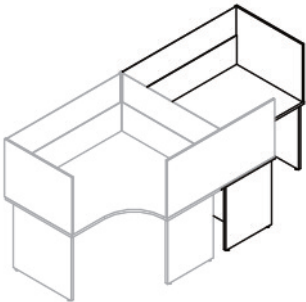

Back to back box

Double depth with 300mm high glass panel

- 1600mm deep x 600mm high
- 1600mm deep x 700mm high
- 1600mm deep x 800mm high
- 1600mm deep x 900mm high
- 1600mm deep x 1000mm high

1600mm deep x 600mm high	£118.00	£126.00	£129.00	£133.00
1600mm deep x 700mm high	£134.00	£141.00	£144.50	£150.50
1600mm deep x 800mm high	£146.00	£155.00	£158.00	£164.50
1600mm deep x 900mm high	£157.00	£165.00	£168.00	£180.00
1600mm deep x 1000mm high	£182.50	£190.50	£200.00	£205.50

Corner desk screens

Single box

For single desk with two 300mm high glass panels

1200mm x 800mm x 600mm wide

- 600mm high
- 700mm high
- 800mm high
- 900mm high
- 1000mm high

1600mm
wide

1800mm
wide

- £138.50
- £150.50
- £159.00
- £168.00
- £189.00

- £142.00
- £156.50
- £165.00
- £180.00
- £194.00

Double side by side box

Two desks side by side with three 300mm high glass panels

1200mm x 800mm x 600mm wide

- 600mm high
- 700mm high
- 800mm high
- 900mm high
- 1000mm high

Quad box

For a cluster of four desks with four 300mm high glass panels

1200mm x 800mm x 600mm wide

- 2400mm deep x 600mm high
- 2400mm deep x 700mm high
- 2400mm deep x 800mm high
- 2400mm deep x 900mm high
- 2400mm deep x 900mm high