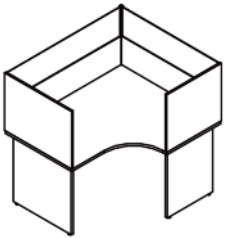

Back to back box

Double depth with 300mm high glass panel

- 1600mm deep x 600mm high
- 1600mm deep x 700mm high
- 1600mm deep x 800mm high
- 1600mm deep x 900mm high
- 1600mm deep x 1000mm high

1600mm deep x 600mm high	£118.00	£126.00	£129.00	£133.00
1600mm deep x 700mm high	£134.00	£141.00	£144.50	£150.50
1600mm deep x 800mm high	£146.00	£155.00	£158.00	£164.50
1600mm deep x 900mm high	£157.00	£165.00	£168.00	£180.00
1600mm deep x 1000mm high	£182.50	£190.50	£200.00	£205.50

Add-on box

With 300mm high glass panel

- 1600mm deep x 600mm high
- 1600mm deep x 700mm high
- 1600mm deep x 800mm high
- 1600mm deep x 900mm high
- 1600mm deep x 1000mm high

1600mm deep x 600mm high	£81.00	£88.00	£92.50	£96.00
1600mm deep x 700mm high	£89.00	£97.50	£101.00	£106.50
1600mm deep x 800mm high	£97.00	£105.50	£109.00	£115.50
1600mm deep x 900mm high	£104.50	£112.00	£115.50	£127.00
1600mm deep x 1000mm high	£118.00	£127.00	£137.50	£141.00

Corner desk screens

Single box

For single desk with two 300mm high glass panels

1200mm x 800mm x 600mm wide

- 600mm high
- 700mm high
- 800mm high
- 900mm high
- 1000mm high

1600mm
wide

1800mm
wide

- £138.50
- £150.50
- £159.00
- £168.00
- £189.00

- £142.00
- £156.50
- £165.00
- £180.00
- £194.00

Double side by side box

Two desks side by side with three 300mm high glass panels

1200mm x 800mm x 600mm wide

- 600mm high
- 700mm high
- 800mm high
- 900mm high
- 1000mm high