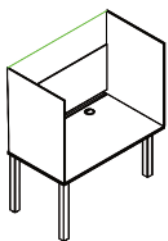

Panel Box Screens | Desk top protection

Nett Price List 2023

Straight desk screens

Single box

With 300mm high glass panel

- 600mm high
- 700mm high
- 800mm high
- 900mm high
- 1000mm high

	1200mm wide	1400mm wide	1600mm wide	1800mm wide
600mm high	£81.00	£88.00	£92.50	£96.00
700mm high	£93.00	£100.00	£104.00	£109.50
800mm high	£95.50	£104.50	£107.00	£114.50
900mm high	£100.00	£108.50	£111.50	£122.50
1000mm high	£105.00	£113.50	£123.00	£128.50

Back to back box

Double depth with 300mm high glass panel

- 1600mm deep x 600mm high
- 1600mm deep x 700mm high
- 1600mm deep x 800mm high
- 1600mm deep x 900mm high
- 1600mm deep x 1000mm high

1600mm deep x 600mm high	£118.00	£126.00	£129.00	£133.00
1600mm deep x 700mm high	£134.00	£141.00	£144.50	£150.50
1600mm deep x 800mm high	£146.00	£155.00	£158.00	£164.50
1600mm deep x 900mm high	£157.00	£165.00	£168.00	£180.00
1600mm deep x 1000mm high	£182.50	£190.50	£200.00	£205.50

Add-on box

With 300mm high glass panel

- 1600mm deep x 600mm high
- 1600mm deep x 700mm high
- 1600mm deep x 800mm high
- 1600mm deep x 900mm high
- 1600mm deep x 1000mm high

1600mm deep x 600mm high	£81.00	£88.00	£92.50	£96.00
1600mm deep x 700mm high	£89.00	£97.50	£101.00	£106.50
1600mm deep x 800mm high	£97.00	£105.50	£109.00	£115.50
1600mm deep x 900mm high	£104.50	£112.00	£115.50	£127.00
1600mm deep x 1000mm high	£118.00	£127.00	£137.50	£141.00