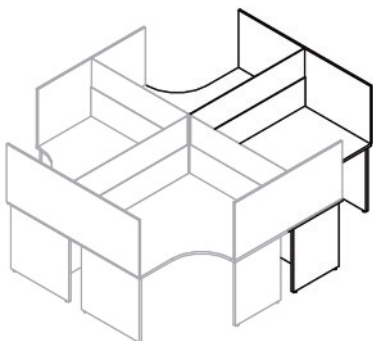

Back to back box

Double depth with 300mm high glass panel

- 1600mm deep x 600mm high
- 1600mm deep x 700mm high
- 1600mm deep x 800mm high
- 1600mm deep x 900mm high
- 1600mm deep x 1000mm high

1600mm deep x 600mm high	£118.00	£126.00	£129.00	£133.00
1600mm deep x 700mm high	£134.00	£141.00	£144.50	£150.50
1600mm deep x 800mm high	£146.00	£155.00	£158.00	£164.50
1600mm deep x 900mm high	£157.00	£165.00	£168.00	£180.00
1600mm deep x 1000mm high	£182.50	£190.50	£200.00	£205.50

Corner desk screens

Single box

For single desk with two 300mm high glass panels

1200mm x 800mm x 600mm wide

- 600mm high
- 700mm high
- 800mm high
- 900mm high
- 1000mm high

1600mm
wide

1800mm
wide

- £138.50
- £150.50
- £159.00
- £168.00
- £189.00

- £142.00
- £156.50
- £165.00
- £180.00
- £194.00

Double side by side box

Two desks side by side with three 300mm high glass panels

1200mm x 800mm x 600mm wide

- 600mm high
- 700mm high
- 800mm high
- 900mm high
- 1000mm high

Quad box

For a cluster of four desks with four 300mm high glass panels

1200mm x 800mm x 600mm wide

- 2400mm deep x 600mm high
- 2400mm deep x 700mm high
- 2400mm deep x 800mm high
- 2400mm deep x 900mm high
- 2400mm deep x 900mm high