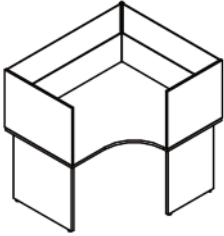

Back to back box

Double depth with 300mm high glass panel

- 1600mm deep x 600mm high
- 1600mm deep x 700mm high
- 1600mm deep x 800mm high
- 1600mm deep x 900mm high
- 1600mm deep x 1000mm high

1600mm deep x 600mm high	£111.00	£118.50	£121.50	£125.50
1600mm deep x 700mm high	£126.50	£133.00	£136.00	£142.00
1600mm deep x 800mm high	£137.50	£146.00	£149.00	£155.00
1600mm deep x 900mm high	£148.00	£155.50	£158.50	£169.50
1600mm deep x 1000mm high	£172.00	£179.50	£188.50	£193.50

Add-on box

With 300mm high glass panel

- 1600mm deep x 600mm high
- 1600mm deep x 700mm high
- 1600mm deep x 800mm high
- 1600mm deep x 900mm high
- 1600mm deep x 1000mm high

1600mm deep x 600mm high	£76.50	£83.00	£87.00	£90.50
1600mm deep x 700mm high	£84.00	£92.00	£95.00	£100.50
1600mm deep x 800mm high	£91.50	£99.50	£102.50	£109.00
1600mm deep x 900mm high	£98.50	£105.50	£109.00	£119.50
1600mm deep x 1000mm high	£111.00	£119.50	£129.50	£133.00

Corner desk screens

Single box

For single desk with two 300mm high glass panels

1200mm x 800mm x 600mm wide

- 600mm high
- 700mm high
- 800mm high
- 900mm high
- 1000mm high

1600mm
wide

1800mm
wide

£130.50	£134.00
£142.00	£147.50
£150.00	£155.50
£158.50	£169.50
£178.00	£183.00

Double side by side box

Two desks side by side with three 300mm high glass panels

1200mm x 800mm x 600mm wide

- 600mm high
- 700mm high
- 800mm high
- 900mm high
- 1000mm high

£208.00 (£104.00 per desk)	£225.00 (£112.50 per desk)
£227.50 (£113.75 per desk)	£239.00 (£119.50 per desk)
£240.00 (£120.00 per desk)	£252.00 (£126.00 per desk)
£253.50 (£126.75 per desk)	£275.00 (£137.50 per desk)
£283.00 (£141.50 per desk)	£292.00 (£146.00 per desk)