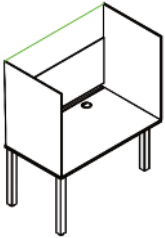

Panel Box Screens | Covid-19 desk top protection
Nett Price List 2022 | Revision 2

Straight desk screens

Single box

With 300mm high glass panel

- 600mm high
- 700mm high
- 800mm high
- 900mm high
- 1000mm high

Back to back box

Double depth with 300mm high glass panel

- 1600mm deep x 600mm high
- 1600mm deep x 700mm high
- 1600mm deep x 800mm high
- 1600mm deep x 900mm high
- 1600mm deep x 1000mm high

1600mm deep x 600mm high	£111.00	£118.50	£121.50	£125.50
1600mm deep x 700mm high	£126.50	£133.00	£136.00	£142.00
1600mm deep x 800mm high	£137.50	£146.00	£149.00	£155.00
1600mm deep x 900mm high	£148.00	£155.50	£158.50	£169.50
1600mm deep x 1000mm high	£172.00	£179.50	£188.50	£193.50