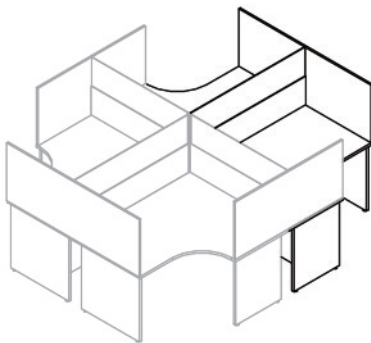

Corner desk screens

Single box

For single desk with two 300mm high glass panels

1200mm x 800mm x 600mm wide

- 600mm high
- 700mm high
- 800mm high
- 900mm high
- 1000mm high

1600mm
wide

1800mm
wide

£130.50	£134.00
£142.00	£147.50
£150.00	£155.50
£158.50	£169.50
£178.00	£183.00

Double side by side box

Two desks side by side with three 300mm high glass panels

1200mm x 800mm x 600mm wide

- 600mm high
- 700mm high
- 800mm high
- 900mm high
- 1000mm high

£208.00 (£104.00 per desk)	£225.00 (£112.50 per desk)
£227.50 (£113.75 per desk)	£239.00 (£119.50 per desk)
£240.00 (£120.00 per desk)	£252.00 (£126.00 per desk)
£253.50 (£126.75 per desk)	£275.00 (£137.50 per desk)
£283.00 (£141.50 per desk)	£292.00 (£146.00 per desk)

Quad box

For a cluster of four desks with four 300mm high glass panels

1200mm x 800mm x 600mm wide

- 2400mm deep x 600mm high
- 2400mm deep x 700mm high
- 2400mm deep x 800mm high
- 2400mm deep x 900mm high
- 2400mm deep x 900mm high