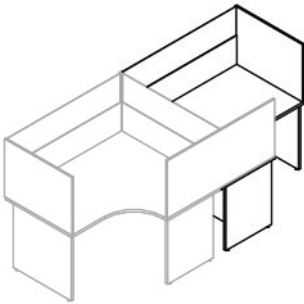

Back to back box

Double depth with 300mm high glass panel

- 1600mm deep x 600mm high
- 1600mm deep x 700mm high
- 1600mm deep x 800mm high
- 1600mm deep x 900mm high
- 1600mm deep x 1000mm high

1600mm deep x 600mm high	£111.00	£118.50	£121.50	£125.50
1600mm deep x 700mm high	£126.50	£133.00	£136.00	£142.00
1600mm deep x 800mm high	£137.50	£146.00	£149.00	£155.00
1600mm deep x 900mm high	£148.00	£155.50	£158.50	£169.50
1600mm deep x 1000mm high	£172.00	£179.50	£188.50	£193.50

Corner desk screens

Single box

For single desk with two 300mm high glass panels

1200mm x 800mm x 600mm wide

- 600mm high
- 700mm high
- 800mm high
- 900mm high
- 1000mm high

1600mm
wide

1800mm
wide

£130.50	£134.00
£142.00	£147.50
£150.00	£155.50
£158.50	£169.50
£178.00	£183.00

Double side by side box

Two desks side by side with three 300mm high glass panels

1200mm x 800mm x 600mm wide

- 600mm high
- 700mm high
- 800mm high
- 900mm high
- 1000mm high

£208.00 (£104.00 per desk)	£225.00 (£112.50 per desk)
£227.50 (£113.75 per desk)	£239.00 (£119.50 per desk)
£240.00 (£120.00 per desk)	£252.00 (£126.00 per desk)
£253.50 (£126.75 per desk)	£275.00 (£137.50 per desk)
£283.00 (£141.50 per desk)	£292.00 (£146.00 per desk)

Quad box

For a cluster of four desks with four 300mm high glass panels

1200mm x 800mm x 600mm wide

- 2400mm deep x 600mm high
- 2400mm deep x 700mm high
- 2400mm deep x 800mm high
- 2400mm deep x 900mm high
- 2400mm deep x 900mm high