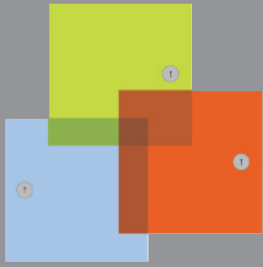

Designed to compliment your space