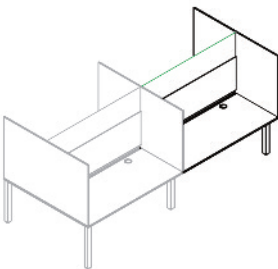

Back to back box

Double depth with 300mm high glass panel

- 1600mm deep x 600mm high
- 1600mm deep x 700mm high
- 1600mm deep x 800mm high
- 1600mm deep x 900mm high
- 1600mm deep x 1000mm high

1600mm deep x 600mm high	£111.00	£118.50	£121.50	£125.50
1600mm deep x 700mm high	£126.50	£133.00	£136.00	£142.00
1600mm deep x 800mm high	£137.50	£146.00	£149.00	£155.00
1600mm deep x 900mm high	£148.00	£155.50	£158.50	£169.50
1600mm deep x 1000mm high	£172.00	£179.50	£188.50	£193.50

Add-on box

With 300mm high glass panel

- 1600mm deep x 600mm high
- 1600mm deep x 700mm high
- 1600mm deep x 800mm high
- 1600mm deep x 900mm high
- 1600mm deep x 1000mm high

1600mm deep x 600mm high	£76.50	£83.00	£87.00	£90.50
1600mm deep x 700mm high	£84.00	£92.00	£95.00	£100.50
1600mm deep x 800mm high	£91.50	£99.50	£102.50	£109.00
1600mm deep x 900mm high	£98.50	£105.50	£109.00	£119.50
1600mm deep x 1000mm high	£111.00	£119.50	£129.50	£133.00