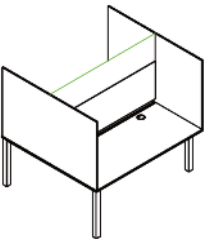

Panel Box Screens | Covid-19 desk top protection
Nett Price List 2022 | Revision 2

Straight desk screens

Single box

With 300mm high glass panel

- 600mm high
- 700mm high
- 800mm high
- 900mm high
- 1000mm high

Back to back box

Double depth with 300mm high glass panel

- 1600mm deep x 600mm high
- 1600mm deep x 700mm high
- 1600mm deep x 800mm high
- 1600mm deep x 900mm high
- 1600mm deep x 1000mm high

1600mm deep x 600mm high	£111.00	£118.50	£121.50	£125.50
1600mm deep x 700mm high	£126.50	£133.00	£136.00	£142.00
1600mm deep x 800mm high	£137.50	£146.00	£149.00	£155.00
1600mm deep x 900mm high	£148.00	£155.50	£158.50	£169.50
1600mm deep x 1000mm high	£172.00	£179.50	£188.50	£193.50