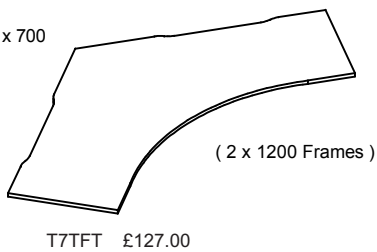

TEK7
NETT PRICE LIST
2019

OfficeLife
SOLUTIONS

TEK7

DESK FRAMES & TOPS

1600 x 1600 x 700 x 700
tri-form top

1800 x 900 x 700
GP Desk

TEK7 MODESTY PANELS

MODESTY PANELS