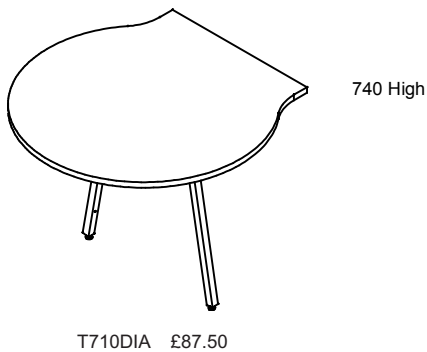

MEETING END
1000 DIAMETER