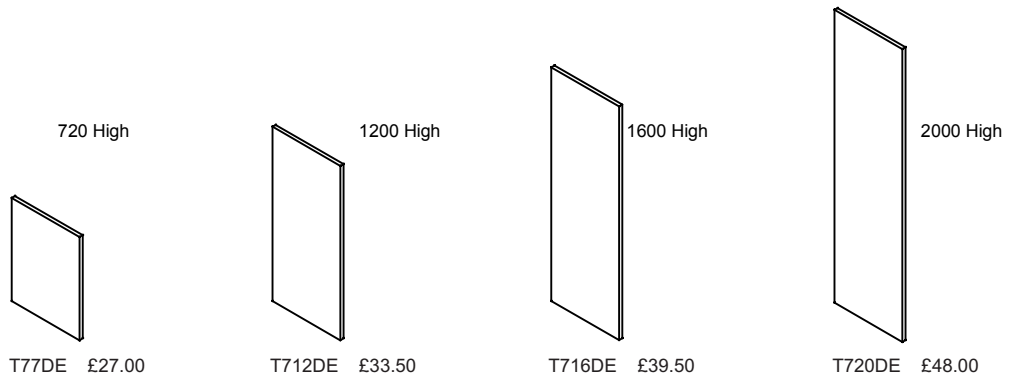

LFF8 £30.50

METAL SHELF

MCS8 £22.00

WOODEN SHELF

WS800 £14.00

FILING CONVERSION BAR FOR ROLL OUT FILING FRAME
FCB8 £3.00 (1 required)

DECORATIVE ENDS

Decorative ends
550 Deep