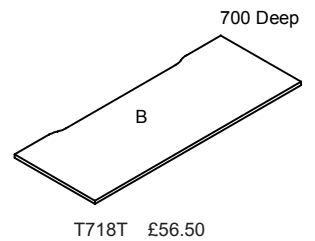

TEK7
NETT PRICE LIST
2019

OfficeLife
SOLUTIONS

TEK7

DESK FRAMES & TOPS

1600 x 1600 x 700 x 700
tri-form top

1800 x 900 x 700
GP Desk

TEK7 MODESTY PANELS

MODESTY PANELS