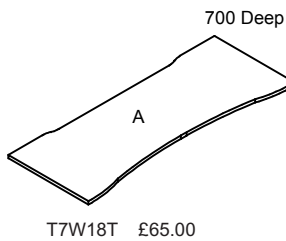

TEK7
NETT PRICE LIST
2019

OfficeLife
SOLUTIONS

TEK7

DESK FRAMES & TOPS

1600 x 1600 x 700 x 700
tri-form top

1800 x 900 x 700
GP Desk

TEK7 MODESTY PANELS

MODESTY PANELS

MEETING END
1000 DIAMETER

TEK7

STORAGE

(no internal fittings included in prices)

550 Deep

Overhang both ends

T78C2DBE £153.00

Overhang RHend