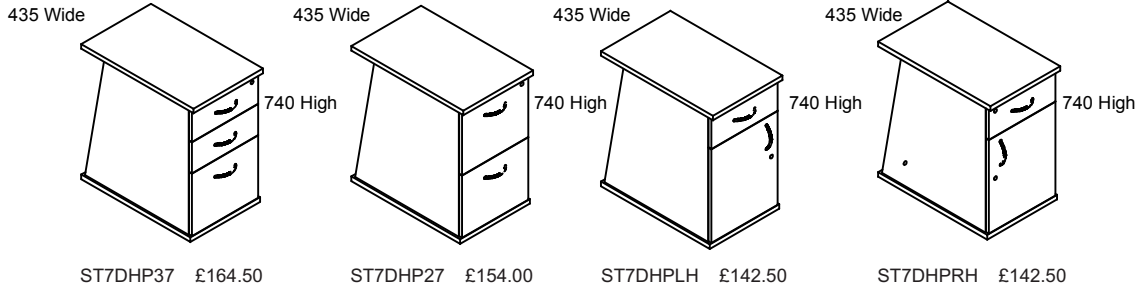

MODESTY PANELS (150mm From floor)

LEG INFILL (150mm From floor)

CABLE TRAYS

TEK7 STORAGE

PEDS
700 Deep
(Angled)

PEDS
700 Deep
(Straight)

FIXED PED
470 Deep

END STORAGE
550 Deep

MEETING END
1000 DIAMETER

TEK7

STORAGE

(no internal fittings included in prices)

550 Deep

Overhang both ends

T78C2DBE £153.00

Overhang RHend