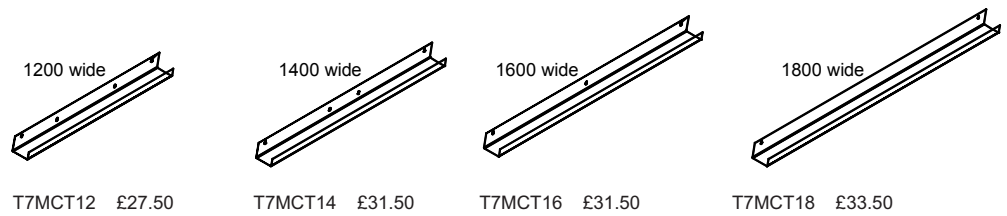

TEK7
NETT PRICE LIST
2019

OfficeLife
SOLUTIONS

TEK7

DESK FRAMES & TOPS

1600 x 1600 x 700 x 700
tri-form top

1800 x 900 x 700
GP Desk

TEK7 MODESTY PANELS

MODESTY PANELS

MODESTY PANELS (150mm From floor)

LEG INFILL (150mm From floor)

CABLE TRAYS

TEK7 STORAGE

PEDS
700 Deep
(Angled)

PEDS
700 Deep
(Straight)

FIXED PED
470 Deep

END STORAGE
550 Deep

MEETING END
1000 DIAMETER

TEK7

STORAGE

(no internal fittings included in prices)

550 Deep

Overhang both ends

T78C2DBE £153.00

Overhang RHend