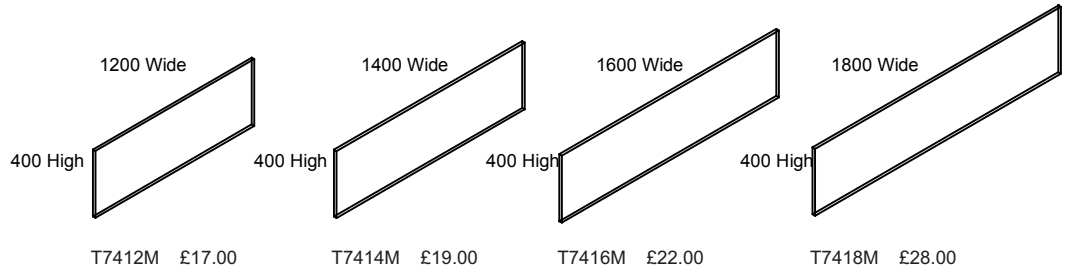

TEK7
NETT PRICE LIST
2019

OfficeLife
SOLUTIONS

TEK7

DESK FRAMES & TOPS

1600 x 1600 x 700 x 700
tri-form top

1800 x 900 x 700
GP Desk

TEK7 MODESTY PANELS

MODESTY PANELS

MEETING END
1000 DIAMETER

TEK7

STORAGE

(no internal fittings included in prices)

550 Deep

Overhang both ends

T78C2DBE £153.00

Overhang RHend