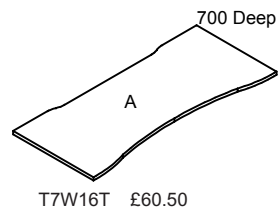

TEK7
NETT PRICE LIST
2019

OfficeLife
SOLUTIONS

TEK7

DESK FRAMES & TOPS

1600 x 1600 x 700 x 700
tri-form top

1800 x 900 x 700
GP Desk

TEK7 MODESTY PANELS

MODESTY PANELS