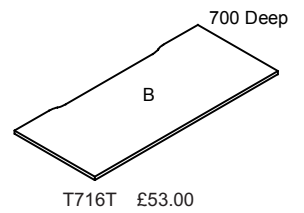

TEK7
NETT PRICE LIST
2019

OfficeLife
SOLUTIONS

TEK7

DESK FRAMES & TOPS

1600 x 1600 x 700 x 700
tri-form top

1800 x 900 x 700
GP Desk

TEK7 MODESTY PANELS

MODESTY PANELS