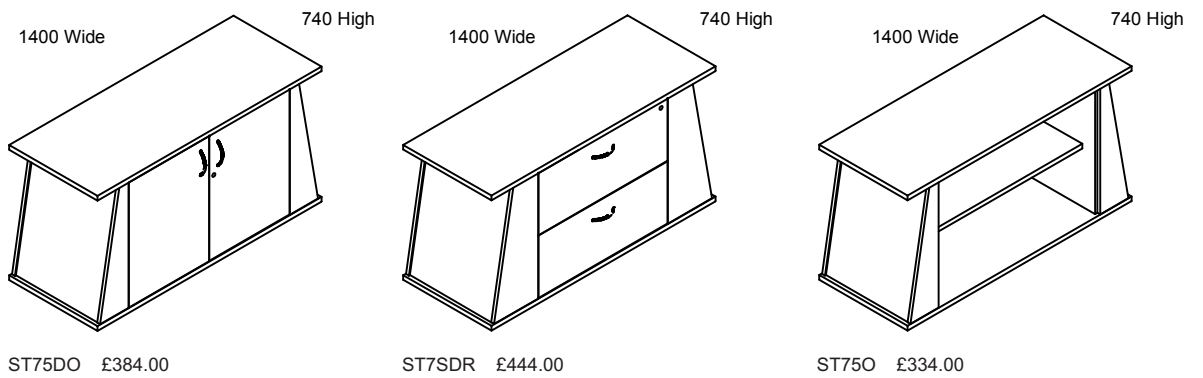

TEK7
NETT PRICE LIST
2019

OfficeLife
SOLUTIONS

TEK7

DESK FRAMES & TOPS

1600 x 1600 x 700 x 700
tri-form top

1800 x 900 x 700
GP Desk

TEK7 MODESTY PANELS

MODESTY PANELS

MODESTY PANELS (150mm From floor)

LEG INFILL (150mm From floor)

CABLE TRAYS

TEK7 STORAGE

PEDS
700 Deep
(Angled)

PEDS
700 Deep
(Straight)

FIXED PED
470 Deep

END STORAGE
550 Deep

MEETING END
1000 DIAMETER

TEK7

STORAGE

(no internal fittings included in prices)

550 Deep

Overhang both ends

T78C2DBE £153.00

Overhang RHend