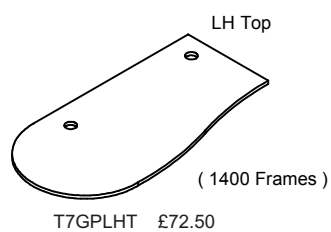

TEK7
NETT PRICE LIST
2019

OfficeLife
SOLUTIONS

TEK7

DESK FRAMES & TOPS

1600 x 1600 x 700 x 700
tri-form top

1800 x 900 x 700
GP Desk

TEK7 MODESTY PANELS

MODESTY PANELS

MODESTY PANELS (150mm From floor)

LEG INFILL (150mm From floor)

CABLE TRAYS

TEK7 STORAGE

PEDS
700 Deep
(Angled)

PEDS
700 Deep
(Straight)

FIXED PED
470 Deep

END STORAGE
550 Deep

MEETING END
1000 DIAMETER

TEK7

STORAGE

(no internal fittings included in prices)

550 Deep

Overhang both ends

T78C2DBE £153.00

Overhang RHend