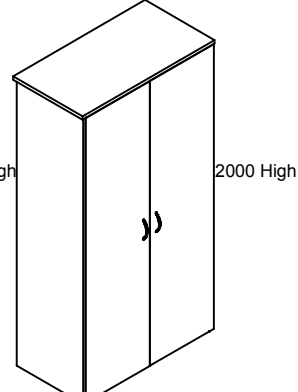

T720C2D £267.50

T720C2DLH £273.50

No Overhang