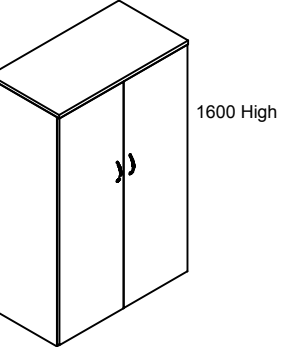

T716C2D £223.00

1020 Wide

Overhang both ends