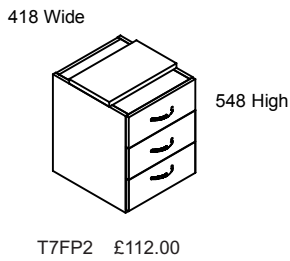

MODESTY PANELS (150mm From floor)

LEG INFILL (150mm From floor)

CABLE TRAYS

TEK7 STORAGE

PEDS
700 Deep
(Angled)

PEDS
700 Deep
(Straight)

FIXED PED
470 Deep

END STORAGE
550 Deep

MEETING END
1000 DIAMETER

TEK7

STORAGE

(no internal fittings included in prices)

550 Deep

Overhang both ends

T78C2DBE £153.00

Overhang RHend