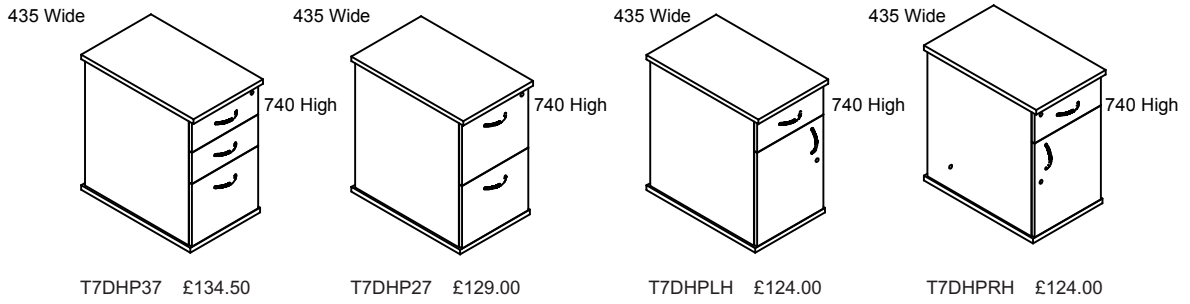

MODESTY PANELS (150mm From floor)

LEG INFILL (150mm From floor)

CABLE TRAYS

TEK7 STORAGE

PEDS
700 Deep
(Angled)

PEDS
700 Deep
(Straight)

FIXED PED
470 Deep

END STORAGE
550 Deep

MEETING END
1000 DIAMETER

TEK7

STORAGE

(no internal fittings included in prices)

550 Deep

Overhang both ends

T78C2DBE £153.00

Overhang RHend