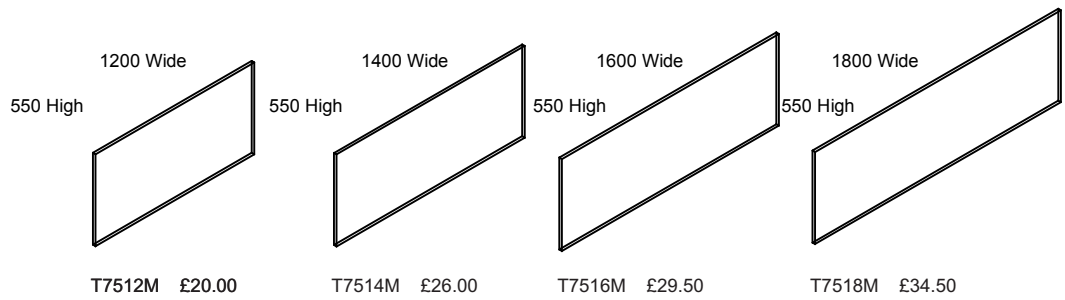

MODESTY PANELS (150mm From floor)